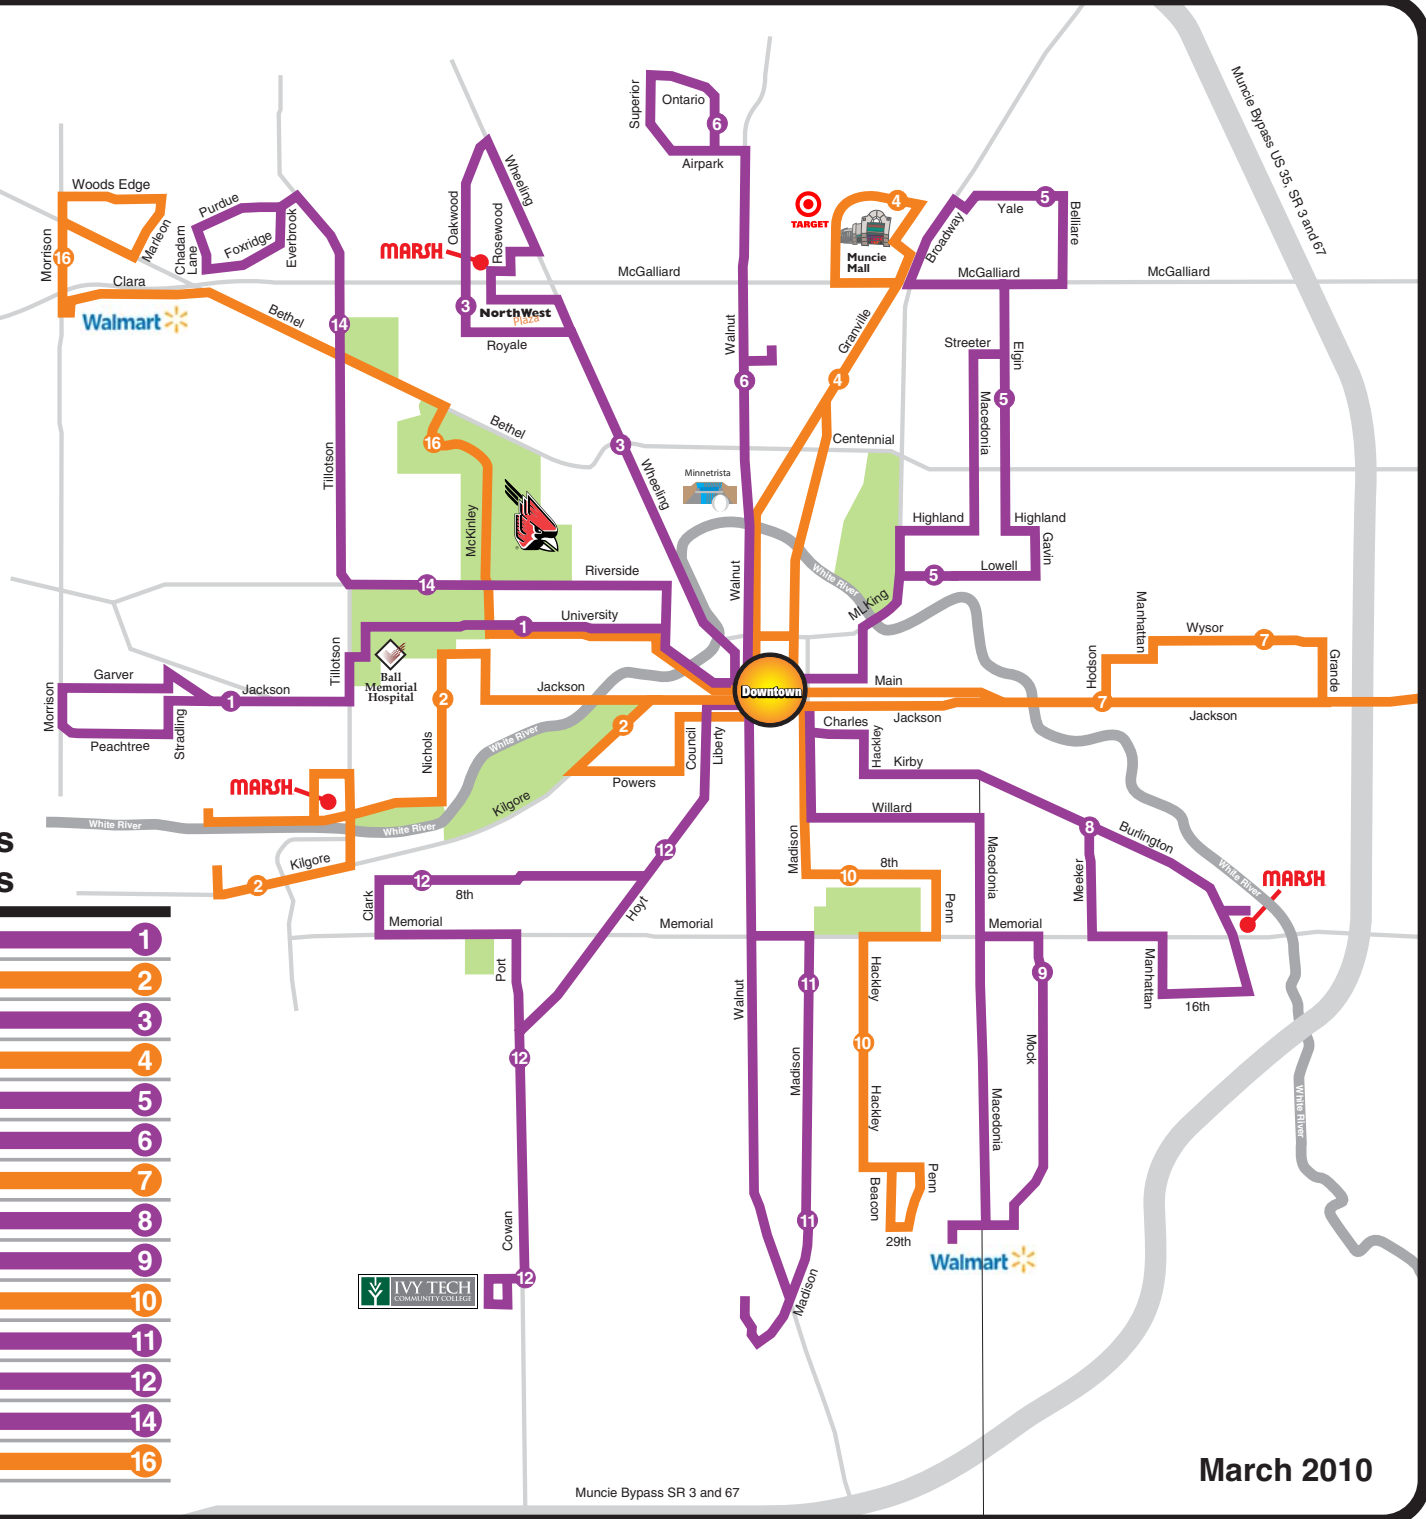

Route Names and Numbers

- 1 Ball State University 1
- 2 Ball State Jackson 2
- 3 Northwest Plaza 3
- 4 Mall 4
- 5 Whitely/Morningside 5
- 6 North Walnut 6
- 7 East Jackson 7
- 8 Burlington 8
- 9 Industry Willard 9
- 10 Heekin Park 10
- 11 Southway Centre 11
- 12 Ivy Tech 12
- 14 Riverside/Rural King 14
- 16 WalMart 16

Muncie Bypass SR 3 and 67

March 2010